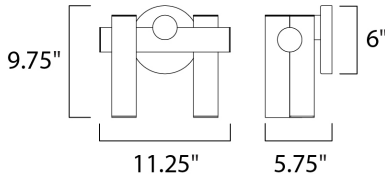

**MEASUREMENTS**

DIMENSION : 11.25" W x 9.75" H x 5.75" Ext  
 MAX OAH :  
 CANOPY : 6" W x 1.5" H x 6" L  
 HANGING WEIGHT : 4.4 lb

**LAMPING**

INPUT VOLTAGE : 120V  
 LUMENS : 840 Rated  
 BULB : 2 x 8W LED AC Integrated , 16W Total  
 BULB INCLUDED : (Integrated)  
 DIMMABLE : Triac CL  
 CRI : 90+ CRI  
 COLOR\_TEMP : 3000K