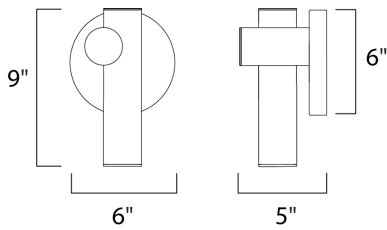

MEASUREMENTS

DIMENSION : 6" W x 9" H x 5" Ext
 MAX OAH : 6" W x 1.5" H
 HANGING WEIGHT : 1.76 lb

LAMPING

INPUT VOLTAGE : 120V
 LUMENS : 420 Rated
 BULB : 1 x 8W LED AC Integrated , 8W Total
 BULB INCLUDED : (Integrated)
 DIMMABLE : Triac CL
 CRI : 90+ CRI
 COLOR_TEMP : 3000K