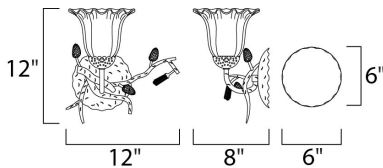

**PRODUCT DESCRIPTION**

Faux pine branches in Pine Tree Finish with Amber Vanilla glass or optional faux leather shades with stitched trim bring the forest home.

**MEASUREMENTS**

DIMENSION : 12" W x 12" H x 8" Ext  
 MAX OAH : 6" W x 6" H  
 HANGING WEIGHT : 4.41 lb