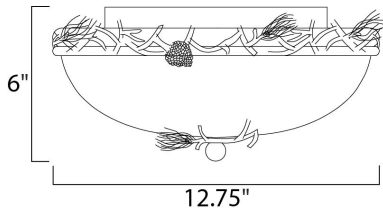

PRODUCT DESCRIPTION

Faux pine branches in Pine Tree Finish with Amber Vanilla glass or optional faux leather shades with stitched trim bring the forest home.

MEASUREMENTS

DIMENSION : 12.75" W x 6" H
 HANGING WEIGHT : 9.26 lb