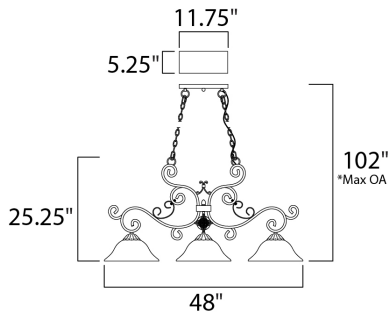

**PRODUCT DESCRIPTION**

Decorative and bold, this collection features Vanilla Amber glass and our popular Oil Rubbed Bronze finish.

\*max overall height

**MEASUREMENTS**

- DIMENSION : 48" L x 13" W x 25.25" H
- MAX OAH : 102" OAH
- CANOPY : 5.25" W x 11.75" H x 1" L
- HANGING WEIGHT : 20.28232 lb