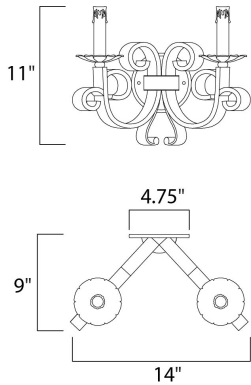

**PRODUCT DESCRIPTION**

Decorative and bold, this collection features Vanilla Amber glass and our popular Oil Rubbed Bronze finish.

**MEASUREMENTS**

DIMENSION : 14" W x 11" H x 9" Ext  
 MAX OAH : 4.75" W x 4.75" H  
 HANGING WEIGHT : 4.85 lb