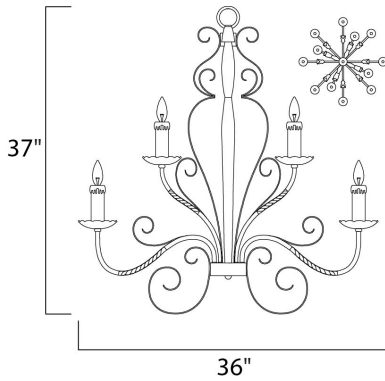

PRODUCT DESCRIPTION

Warm and inviting, this collection features Vintage Amber glass and our Oil Rubbed finish.

MEASUREMENTS

DIMENSION : 36" W x 37" H
 MAX OAH : 111" OAH
 HANGING WEIGHT : 47.4 lb

LAMPING

INPUT VOLTAGE : 120V
 LUMENS : 8,064 Rated
 BULB : 12 x 60W Incandescent E12 Candelabra , 720W Total
 BULB INCLUDED : (Not Included)
 DIMMABLE : Yes