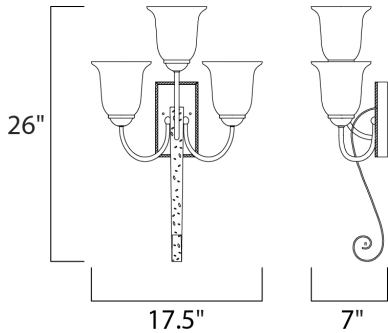

**PRODUCT DESCRIPTION**

Warm and inviting, this collection features Vintage Amber glass and our Oil Rubbed finish.

**MEASUREMENTS**

DIMENSION : 17.5" W x 26" H x 7" Ext  
 MAX OAH : 4.41" W x 7.72" H  
 HANGING WEIGHT : 8.16 lb