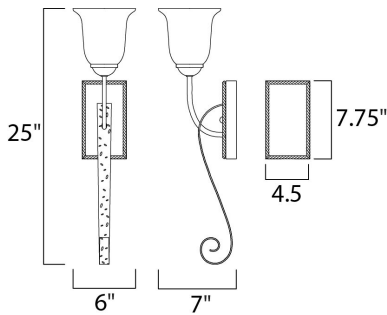

PRODUCT DESCRIPTION

Warm and inviting, this collection features Vintage Amber glass and our Oil Rubbed finish.

MEASUREMENTS

DIMENSION : 6" W x 25" H x 7" Ext
 MAX OAH : 4.5" W x 7.75" H
 HANGING WEIGHT : 4.5 lb