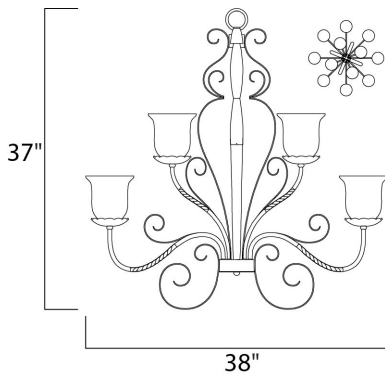

PRODUCT DESCRIPTION

Warm and inviting, this collection features Vintage Amber glass and our Oil Rubbed finish.

MEASUREMENTS

DIMENSION : 38" L x 38" W x 37" H
 MAX OAH : 111" OAH
 HANGING WEIGHT : 55.12 lb