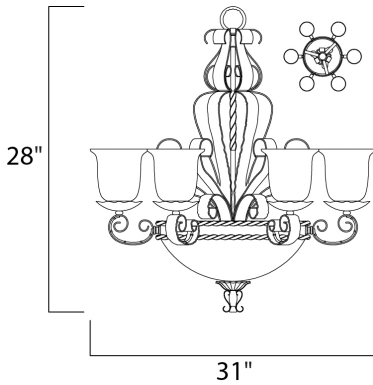

PRODUCT DESCRIPTION

Warm and inviting, this collection features Vintage Amber glass and our Oil Rubbed finish.

MEASUREMENTS

DIMENSION : 31" L x 31" W x 28" H
 MAX OAH : 102" OAH
 HANGING WEIGHT : 39.6 lb