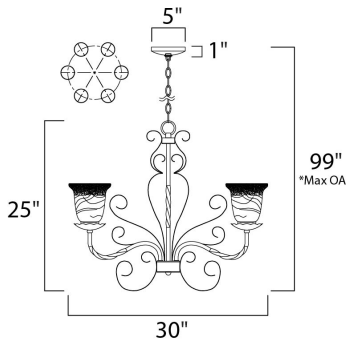

PRODUCT DESCRIPTION

Warm and inviting, this collection features Vintage Amber glass and our Oil Rubbed finish.

*max overall height

MEASUREMENTS

- DIMENSION : 30" L x 30" W x 25" H
- MAX OAH : 99" OAH
- CANOPY : 5" W x 1" H x 5" L
- HANGING WEIGHT : 31.97 lb