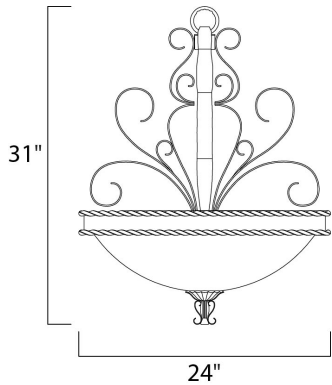

**PRODUCT DESCRIPTION**

Warm and inviting, this collection features Vintage Amber glass and our Oil Rubbed finish.

**MEASUREMENTS**

DIMENSION : 24" L x 24" W x 31" H  
 MAX OAH : 104.7" OAH  
 HANGING WEIGHT : 37.7 lb