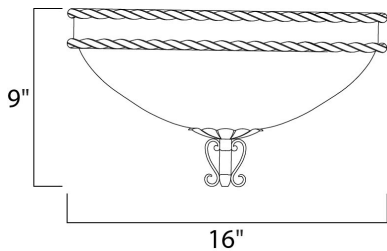

PRODUCT DESCRIPTION

Warm and inviting, this collection features Vintage Amber glass and our Oil Rubbed finish.

MEASUREMENTS

DIMENSION : 16" W x 9" H
 HANGING WEIGHT : 16.73 lb

LAMPING

INPUT VOLTAGE : 120V
 LUMENS : 3,450 Rated
 BULB : 3 x 60W Incandescent E26 Medium , 180W Total
 BULB INCLUDED : (Not Included)
 DIMMABLE : Yes