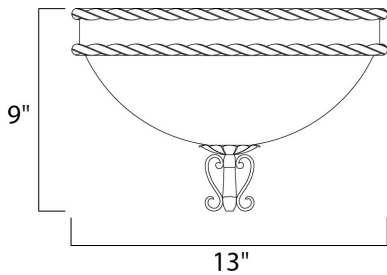

**PRODUCT DESCRIPTION**

Warm and inviting, this collection features Vintage Amber glass and our Oil Rubbed finish.

**MEASUREMENTS**

DIMENSION : 13" L x 13" W x 9" H  
 HANGING WEIGHT : 11.24 lb

**LAMPING**