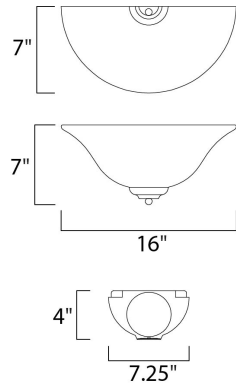

MEASUREMENTS

DIMENSION : 16" W x 7" H x 7" Ext
 HANGING WEIGHT : 2.29 lb

LAMPING

LUMENS : 1,150 Rated
 BULB : 1 x 100W Incandescent MB , 0W Total
 BULB INCLUDED : (Not Included)
 DIMMABLE :
 COLOR_TEMP : 2700K