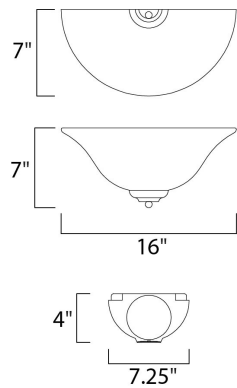

**MEASUREMENTS**

DIMENSION : 16" W x 7" H x 7" Ext  
 HANGING WEIGHT : 2.29 lb

**LAMPING**

LUMENS : 1,150 Rated  
 BULB : 1 x 100W Incandescent E26 Medium , 100W Total  
 BULB INCLUDED : (Not Included)  
 DIMMABLE : Standard Dimmer  
 COLOR\_TEMP : 2700K  
 LIGHTING\_DIRECTION : Both