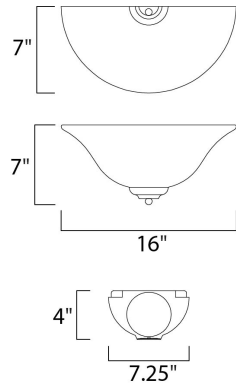

MEASUREMENTS

DIMENSION : 16" W x 7" H x 7" Ext
 MAX OAH : 7.23" OAH 7.25" W x 6" H
 HANGING WEIGHT : 2.29 lb

LAMPING

INPUT VOLTAGE : 120V
 LUMENS : 1,150 Rated
 BULB : 1 x 100W Incandescent MB , 100W Total
 BULB INCLUDED : (Not Included)
 DIMMABLE : Standard
 COLOR_TEMP : 2700K
 LIGHTING_DIRECTION : Both