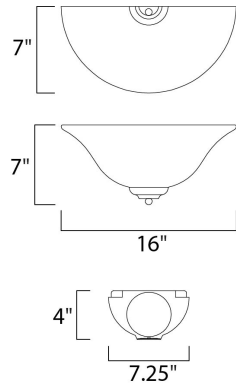

MEASUREMENTS

DIMENSION : 16" W x 7" H x 7" Ext
 HANGING WEIGHT : 2.29 lb

LAMPING

LUMENS : 1,150 Rated
 BULB : 1 x 100W Incandescent MB , 0W Total
 BULB INCLUDED : (Not Included)
 DIMMABLE :
 COLOR_TEMP : 2700K
 LIGHTING_DIRECTION : Both