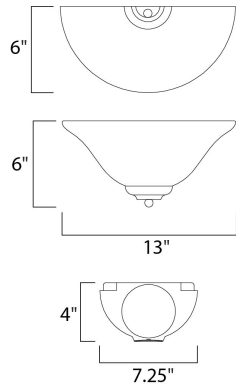

MEASUREMENTS

DIMENSION : 13" W x 6" H x 6" Ext
 MAX OAH : 6.44" OAH 7.25" W x 6" H
 HANGING WEIGHT : 2.11 lb

LAMPING

INPUT VOLTAGE : 120V
 LUMENS : 1,150 Rated
 BULB : 1 x 100W Incandescent MB , 100W Total
 BULB INCLUDED : (Not Included)
 DIMMABLE : Yes
 COLOR_TEMP : 2700K
 LIGHTING_DIRECTION : Up