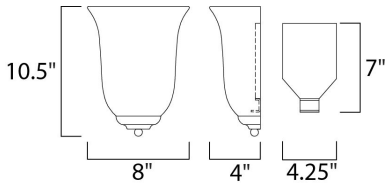

MEASUREMENTS

DIMENSION : 8" W x 10.5" H x 4" Ext
 MAX OAH : 4.25" W x 7.09" H
 HANGING WEIGHT : 2.1 lb

LAMPING

INPUT VOLTAGE : 120V
 LUMENS : 1,150 Rated
 BULB : 1 x 60W Incandescent E26 Medium , 60W Total
 BULB INCLUDED : (Not Included)
 DIMMABLE : Yes
 COLOR_TEMP : 2700K
 LIGHTING_DIRECTION : Up