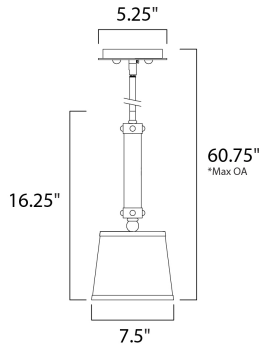

*max overall height of fixture

MEASUREMENTS

- DIMENSION : 7.5" L x 7.5" W x 16.25" H
- MAX OAH : 60.75" OAH
- CANOPY : 5.25" W x 1" H x 6" L
- HANGING WEIGHT : 4.4 lb

LAMPING

- INPUT VOLTAGE : 120V
- LUMENS : 650 Rated
- BULB : 1 x 60W Incandescent E26 Medium , 60W Total
- BULB INCLUDED : (Not Included)
- DIMMABLE : Yes

FINISHES OPTION

- Antique Pecan / Satin Brass
- Wenge / Polished Nickel

MATERIAL

Steel + Wood

RATINGS

cULus
Dry Location

ADDITIONAL

ADJUSTABLE
SLOPE: 120
OPERATING TEMPERATURE:
-20°C (-4°F), 40°C (104°F)