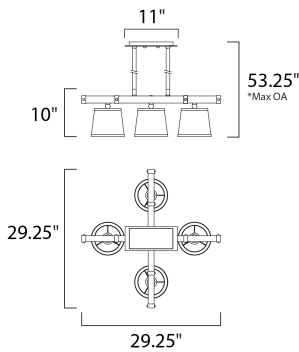

PRODUCT DESCRIPTION

*max overall height of fixture

MEASUREMENTS

DIMENSION : 10" W x 24.5" H x 12" Ext
 HANGING WEIGHT : 11.9 lb

LAMPING

LUMENS : 672 Rated
 BULB : 1 x 60W Incandescent CA , 60W Total
 DIMMABLE : Yes
 COLOR_TEMP : 2700K