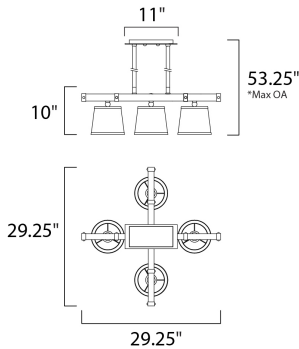

FINISHES OPTION

-  Antique Pecan / Satin Brass
-  Wenge / Polished Nickel

MATERIAL

Steel + Wood

RATINGS

cULus
Dry Location

ADDITIONAL

ADJUSTABLE
OPERATING TEMPERATURE:
-20°C (-4°F), 40°C (104°F)

MEASUREMENTS

- DIMENSION : 29.25" L x 29.25" W x 10" H
- MAX OAH : 53.25" OAH
- CANOPY : 5.25" W x 1" H x 11" L
- HANGING WEIGHT : 13.42 lb

LAMPING

- INPUT VOLTAGE : 120V
- LUMENS : 2,600 Rated
- BULB : 4 x 60W Incandescent E26 Medium , 240W Total
- BULB INCLUDED : (Not Included)
- DIMMABLE : Yes