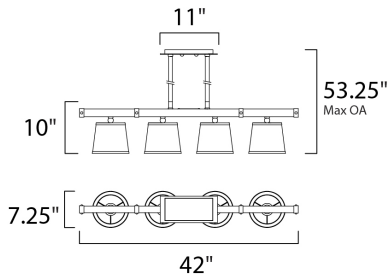

\*max overall height of fixture

**MEASUREMENTS**

- DIMENSION : 42" L x 7.25" W x 10" H
- MAX OAH : 53.25" OAH
- CANOPY : 5.25" W x 1" H x 11" L
- HANGING WEIGHT : 12.1 lb

**LAMPING**

- INPUT VOLTAGE : 120V
- LUMENS : 2,600 Rated
- BULB : 4 x 60W Incandescent E26 Medium , 240W Total
- BULB INCLUDED : (Not Included)
- DIMMABLE : Yes