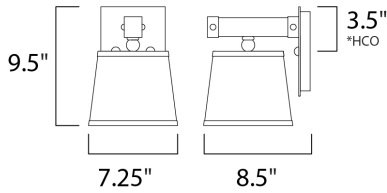

MEASUREMENTS

DIMENSION : 7.25" W x 9.5" H x 8.5" Ext
 MAX OAH : 5.25" W x 1" H
 HANGING WEIGHT : 3.41 lb

LAMPING

INPUT VOLTAGE : 120V
 LUMENS : 650 Rated
 BULB : 1 x 60W Incandescent E26 Medium , 60W Total
 BULB INCLUDED : (Not Included)
 DIMMABLE : Yes