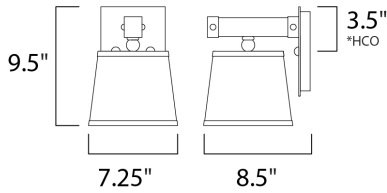

**MEASUREMENTS**

DIMENSION : 7.25" W x 9.5" H x 8.5" Ext  
 MAX OAH : 5.25" W x 1" H  
 HANGING WEIGHT : 3.41 lb

**LAMPING**

INPUT VOLTAGE : 120V  
 LUMENS : 650 Rated  
 BULB : 1 x 60W Incandescent E26 Medium , 60W Total  
 BULB INCLUDED : (Not Included)  
 DIMMABLE : Yes