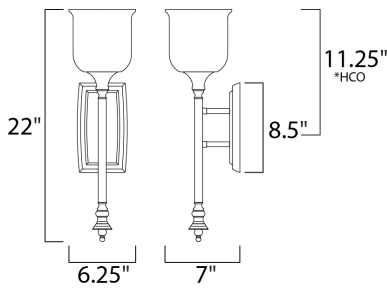

PRODUCT DESCRIPTION

Traditional fonts of Polished Nickel support Clear glass shades reminiscent of Colonial times. This ageless design has upscale appeal at an attractive price.

*height from center of outlet to the top of the fixture

MEASUREMENTS

- DIMENSION : 6.25" W x 22" H x 7" Ext
- MAX OAH : 8.5" W
- CANOPY : 4.75" H
- HANGING WEIGHT : 3.41 lb

LAMPING

- INPUT VOLTAGE : 120V
- BULB : 1 x 60W Incandescent E26 Medium , 60W Total
- BULB INCLUDED : (Not Included)
- DIMMABLE : Yes

FINISHES OPTION

- Polished Nickel

GLASS

Clear CL

MATERIAL

Steel and Glass

RATINGS

cETLus
Damp Location

ADDITIONAL

INSTALL UP/DOWN: Up/Dn
OPERATING TEMPERATURE:
-20°C (-4°F), 40°C (104°F)

Always consult a qualified electrician before installing any lighting product.