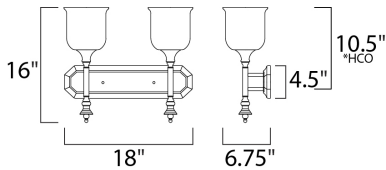

PRODUCT DESCRIPTION

Traditional fonts of Polished Nickel support Clear glass shades reminiscent of Colonial times. This ageless design has upscale appeal at an attractive price.

MEASUREMENTS

- DIMENSION : 18" W x 16" H x 6.75" Ext
- BACK PLATE : 18" W 10.5" HCO
- CANOPY : 4.5" H
- HANGING WEIGHT : 6.84 lb

LAMPING

- INPUT VOLTAGE : 120V
- BULB : 2 x 60W Incandescent E26 Medium , 120W Total
- BULB INCLUDED : (Not Included)
- DIMMABLE : Yes

FINISHES OPTION

GLASS

Clear CL

MATERIAL

Steel and Glass

RATINGS

cETLus
Damp Location

ADDITIONAL

INSTALL UP/DOWN: Up/Dn
OPERATING TEMPERATURE:
-20°C (-4°F), 40°C (104°F)

Always consult a qualified electrician before installing any lighting product.