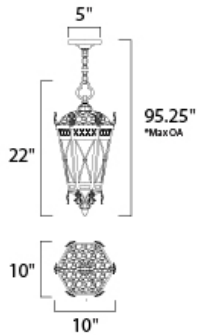

*max overall height of fixture

MEASUREMENTS

DIMENSION : 10" L x 10" W x 22" H
 MAX OAH : 95.25" OAH
 HANGING WEIGHT : 6.56 lb

LAMPING

INPUT VOLTAGE : 120V
 LUMENS : 1,800 Rated
 BULB : 3 x 40W Incandescent E12 Candelabra , 120W Total
 BULB INCLUDED : (Not Included)
 DIMMABLE : Yes