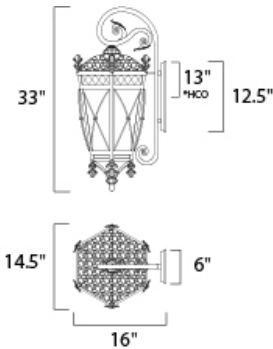

PRODUCT DESCRIPTION

This popular collection is now available in die cast at a very affordable price. It has the same intricate details as the original including Artesian Bronze finish and clear Seedy glass. The hammered top, divided glass panel, and cross wire trim are details not normally found at this price level.

MEASUREMENTS

DIMENSION : 14.5" W x 33" H x 16" Ext
BACK PLATE : 6" W x 12.5" H x 13" HCO
HANGING WEIGHT : 15.51 lb

LAMPING

INPUT VOLTAGE : 120V
LUMENS : 3,000 Rated
BULB : 5 x 40W Incandescent E12 Candelabra , 200W Total
BULB INCLUDED : (Not Included)
DIMMABLE : Yes

FINISHES OPTION

Artesian Bronze

GLASS

Seedy CD

MATERIAL

Aluminum + Glass

RATINGS

cETLus
Wet Location

ADDITIONAL

INSTALL UP/DOWN: Up
OPERATING TEMPERATURE:
-20°C (-4°F), 40°C (104°F)

Always consult a qualified electrician before installing any lighting product.