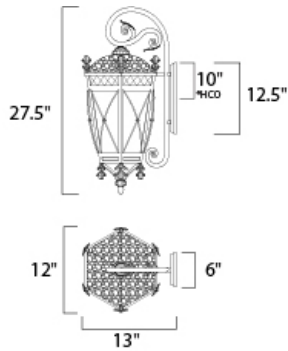

PRODUCT DESCRIPTION

This popular collection is now available in die cast at a very affordable price. It has the same intricate details as the original including Artesian Bronze finish and clear Seedy glass. The hammered top, divided glass panel, and cross wire trim are details not normally found at this price level.

MEASUREMENTS

DIMENSION : 12" W x 27.5" H x 13" Ext
BACK PLATE : 6" W x 12.5" H x 10" HCO
HANGING WEIGHT : 10.3 lb

LAMPING

INPUT VOLTAGE : 120V
LUMENS : 1,800 Rated
BULB : 3 x 40W Incandescent E12 Candelabra , 120W Total
BULB INCLUDED : (Not Included)
DIMMABLE : Yes

FINISHES OPTION

Artesian Bronze

GLASS

Seedy CD

MATERIAL

Aluminum + Glass

RATINGS

cETLus
Wet Location

ADDITIONAL

INSTALL UP/DOWN: Up
OPERATING TEMPERATURE:
-20°C (-4°F), 40°C (104°F)

Always consult a qualified electrician before installing any lighting product.