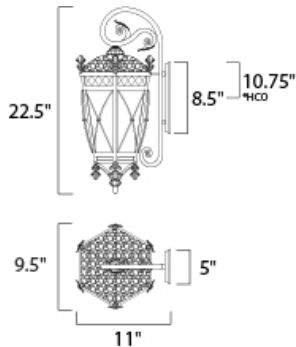

PRODUCT DESCRIPTION

This popular collection is now available in die cast at a very affordable price. It has the same intricate details as the original including Artesian Bronze finish and clear Seedy glass. The hammered top, divided glass panel, and cross wire trim are details not normally found at this price level.

MEASUREMENTS

DIMENSION : 9.5" W x 22.5" H x 11" Ext
BACK PLATE : 5" W x 8.5" H x 10.75" HCO
HANGING WEIGHT : 7.02 lb

LAMPING

INPUT VOLTAGE : 120V
LUMENS : 1,800 Rated
BULB : 3 x 40W Incandescent E12 Candelabra , 120W Total
BULB INCLUDED : (Not Included)
DIMMABLE : Yes

FINISHES OPTION

Artesian Bronze

GLASS

Seedy CD

MATERIAL

Aluminum + Glass

RATINGS

cETLus
Wet Location

ADDITIONAL

INSTALL UP/DOWN: Up
OPERATING TEMPERATURE:
-20°C (-4°F), 40°C (104°F)

Always consult a qualified electrician before installing any lighting product.