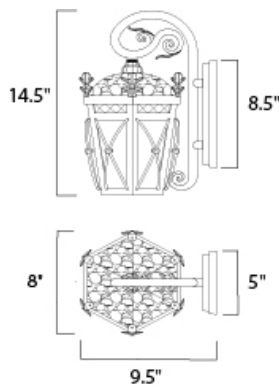

MEASUREMENTS

DIMENSION : 8" W x 14.5" H x 9.5" Ext
 BACK PLATE : 5" W x 8.5" H x 8.25" HCO
 HANGING WEIGHT : 4.51 lb

LAMPING

INPUT VOLTAGE : 120V
 LUMENS : 650 Rated
 BULB : 1 x 60W Incandescent E26 Medium , 60W Total
 BULB INCLUDED : (Not Included)
 DIMMABLE : Yes