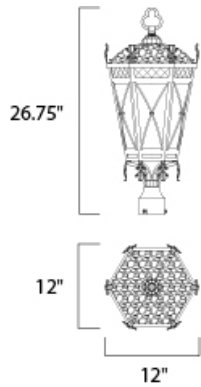

MEASUREMENTS

DIMENSION : 12" L x 12" W x 26.75" H
 HANGING WEIGHT : 7.57 lb

LAMPING

INPUT VOLTAGE : 120V
 LUMENS : 1,800 Rated
 BULB : 3 x 40W Incandescent E12 Candelabra , 120W Total
 BULB INCLUDED : (Not Included)
 DIMMABLE : Yes