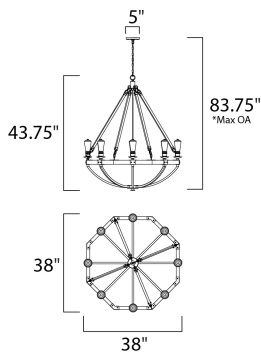

**MEASUREMENTS**

DIMENSION : 38" L x 38" W x 43.75" H  
 MAX OAH : 83.75" OAH  
 CANOPY : 5" W x 0.75" H x 5" L  
 HANGING WEIGHT : 20.9 lb

**LAMPING**

INPUT VOLTAGE : 120V  
 LUMENS : 0 Rated  
 BULB : 8 x 60W Incandescent E26 Medium , 480W Total  
 BULB INCLUDED : (Not Included)  
 DIMMABLE : Yes