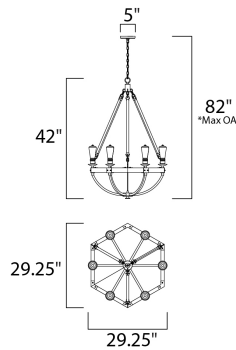

*max overall height

MEASUREMENTS

- DIMENSION : 29.25" L x 29.25" W x 42" H
- MAX OAH : 82" OAH
- CANOPY : 5" W x 0.75" H x 5" L
- HANGING WEIGHT : 14.52 lb

LAMPING

- INPUT VOLTAGE : 120V
- LUMENS : 0 Rated
- BULB : 6 x 60W Incandescent E26 Medium , 360W Total
- BULB INCLUDED : (Not Included)
- DIMMABLE : Yes