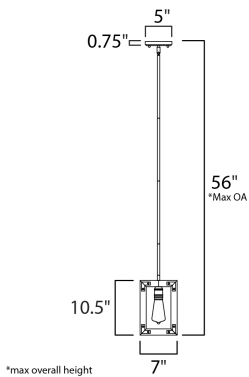

**FINISHES OPTION**

**MATERIAL**

Steel + Glass

**RATINGS**

cULus  
Dry Location

**ADDITIONAL**

ADJUSTABLE  
SLOPE: 90  
OPERATING TEMPERATURE:  
-20°C (-4°F), 40°C (104°F)

**MEASUREMENTS**

DIMENSION : 1.5" L x 7" W x 10.5" H  
 MAX OAH : 56" OAH  
 CANOPY : 5" W x 0.75" H x 5" L  
 HANGING WEIGHT : 2.9 lb

**LAMPING**

INPUT VOLTAGE : 120V  
 BULB : 1 x 60W Incandescent E26 Medium , 60W Total  
 BULB INCLUDED : (Not Included)