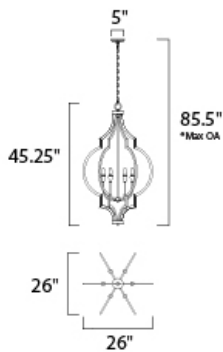

MEASUREMENTS

- DIMENSION : 26" L x 26" W x 45.25" H
- MAX OAH : 85.5" OAH
- CANOPY : 5" W x 1.25" H x 5" L
- HANGING WEIGHT : 13.64 lb

LAMPING

- INPUT VOLTAGE : 120V
- LUMENS : 0 Rated
- BULB : 6 x 60W Incandescent E12 Candelabra , 360W Total
- BULB INCLUDED : (Not Included)
- DIMMABLE : Yes