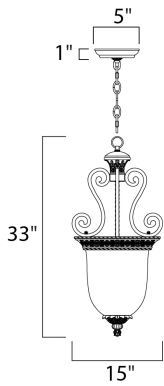

PRODUCT DESCRIPTION

The focal point of this lovely family is the ornately detailed rim finished in our Oil Rubbed Bronze finish that supports the Vintage Amber glass.

MEASUREMENTS

DIMENSION : 15" W x 33" H
 CANOPY : 5" W x 1" H x 5" L
 HANGING WEIGHT : 17.64 lb