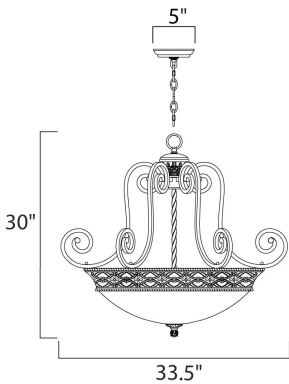

**PRODUCT DESCRIPTION**

The focal point of this lovely family is the ornately detailed rim finished in our Oil Rubbed Bronze finish that supports the Vintage Amber glass.

**MEASUREMENTS**

DIMENSION : 33.5" W x 30" H  
 CANOPY : 5" W x 1" H x 5" L  
 HANGING WEIGHT : 29.32 lb