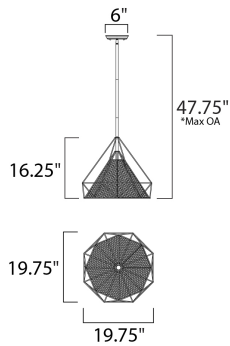

PRODUCT DESCRIPTION

A Black metal geometric frame supports a White Linen fabric shade that creates an upscale contemporary look and a very attractive price.

*max overall height

MEASUREMENTS

DIMENSION : 19.75" L x 19.75" W x 16.25" H
 MAX OAH : 47.75" OAH
 CANOPY : 6" W x 1" H x 6" L
 HANGING WEIGHT : 5.5 lb