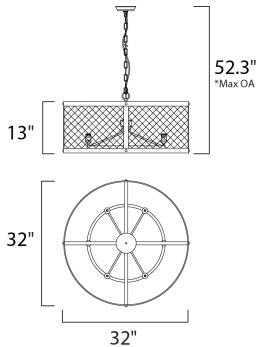

\*max overall height of fixture

**MEASUREMENTS**

DIMENSION : 32" L x 32" W x 13" H  
 HANGING WEIGHT : 15.16 lb

**LAMPING**

INPUT VOLTAGE : 120V  
 LUMENS : 0 Rated  
 BULB : 6 x 60W Incandescent E26 Medium , 360W Total  
 BULB INCLUDED : (Not Included)  
 DIMMABLE : Yes