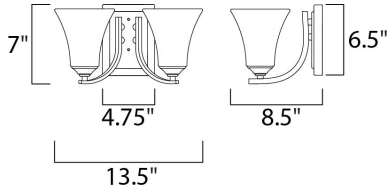

**MEASUREMENTS**

DIMENSION : 13.5" W x 7" H x 8.5" Ext  
 BACK PLATE : 4.76" W x 6.5" H x 3.5" HCO  
 HANGING WEIGHT : 4.85 lb

**LAMPING**

INPUT VOLTAGE : 120V  
 LUMENS : 2,300 Rated  
 BULB : 2 x 60W Incandescent E26 Medium , 120W Total  
 BULB INCLUDED : (Not Included)  
 DIMMABLE : Yes