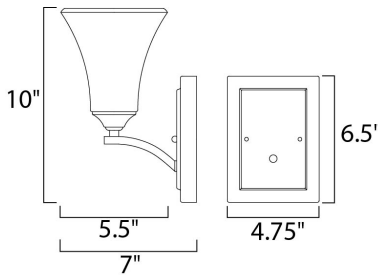

**MEASUREMENTS**

DIMENSION : 5.5" W x 10" H x 7" Ext  
 MAX OAH : 4.76" W x 6.5" H  
 HANGING WEIGHT : 2.43 lb

**LAMPING**

INPUT VOLTAGE : 120V  
 LUMENS : 1,150 Rated  
 BULB : 1 x 60W Incandescent E26 Medium , 60W Total  
 BULB INCLUDED : (Not Included)  
 DIMMABLE : Yes