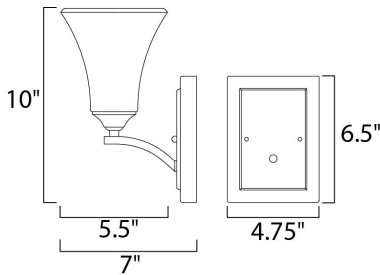

MEASUREMENTS

DIMENSION : 5.5" W x 10" H x 7" Ext
 MAX OAH : 4.76" W x 6.5" H
 HANGING WEIGHT : 2.43 lb

LAMPING

INPUT VOLTAGE : 120V
 LUMENS : 1,150 Rated
 BULB : 1 x 60W Incandescent E26 Medium , 60W Total
 BULB INCLUDED : (Not Included)
 DIMMABLE : Yes