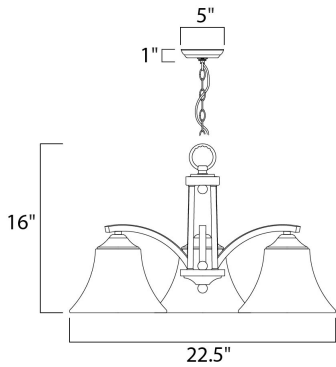

**PRODUCT DESCRIPTION**

Straight lines and curves make this contemporary series a classic. Square metal tubing finished in your choice of Oil Rubbed Bronze or Satin Nickel support tapered square Frosted glass shades.

**MEASUREMENTS**

DIMENSION : 22.5" L x 22.5" W x 16" H  
 CANOPY : 5" W x 1" H x 5" L  
 HANGING WEIGHT : 9.81 lb

**LAMPING**

INPUT VOLTAGE : 120V  
 LUMENS : 3,450 Rated  
 BULB : 3 x 60W Incandescent E26 Medium , 180W Total  
 BULB INCLUDED : (Not Included)  
 DIMMABLE : Yes