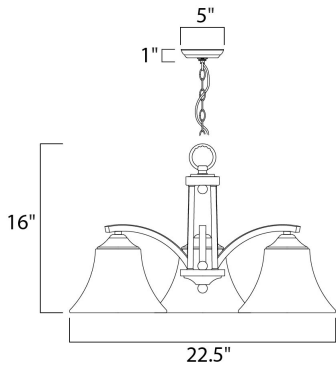

PRODUCT DESCRIPTION

Straight lines and curves make this contemporary series a classic. Square metal tubing finished in your choice of Oil Rubbed Bronze or Satin Nickel support tapered square Frosted glass shades.

MEASUREMENTS

DIMENSION : 22.5" L x 22.5" W x 16" H
 CANOPY : 5" W x 1" H x 5" L
 HANGING WEIGHT : 9.81 lb

LAMPING

INPUT VOLTAGE : 120V
 LUMENS : 3,450 Rated
 BULB : 3 x 60W Incandescent E26 Medium , 180W Total
 BULB INCLUDED : (Not Included)
 DIMMABLE : Yes