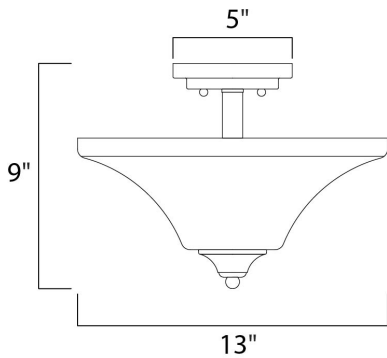

**MEASUREMENTS**

DIMENSION : 13" L x 13" W x 9" H  
 CANOPY : 5" W x 1" H  
 HANGING WEIGHT : 6.92 lb

**LAMPING**

INPUT VOLTAGE : 120V  
 LUMENS : 1,344 Rated  
 BULB : 2 x 60W Incandescent E26 Medium , 120W Total  
 BULB INCLUDED : (Not Included)  
 DIMMABLE : Yes