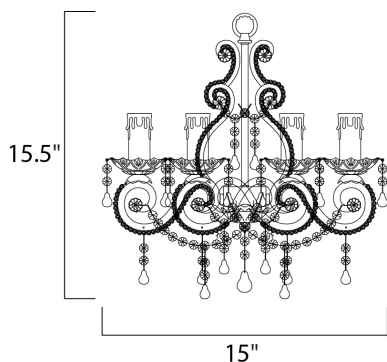

PRODUCT DESCRIPTION

The Katherine collection is a traditional collection that features an Oil Rubbed Bronze finish with crystal bead accents.

MEASUREMENTS

DIMENSION : 15" W x 16.5" H
 HANGING WEIGHT : 5.95 lb

LAMPING

INPUT VOLTAGE : 120V
 LUMENS : 2,688 Rated
 BULB : 4 x 60W Incandescent E12 Candelabra , 240W Total
 DIMMABLE : Standard Dimmer

FINISHES OPTION

 Oil Rubbed Bronze

MATERIAL

Steel

RATINGS

Dry Location